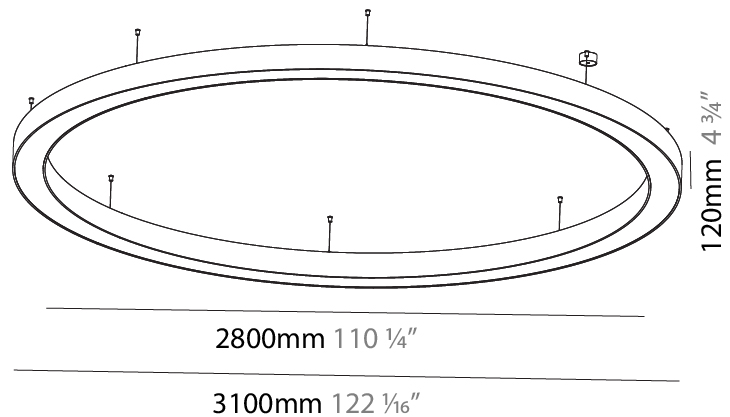

GENERAL

Series: Glorious
Subseries: Glorious 150
Partner: Prolicht
Division: Architectural
Installation: Suspension
Product Type: Pendant
Mounting Location: Ceiling
Light Distribution: Direct / Indirect

PHYSICAL

Shape: Round
Diameter (mm): 3100
Diameter (in): 122 1/16
Depth (mm): 120
Depth (in): 4 3/4
Max. Overall Height (mm): 2120
Max. Overall Height (in): 83 7/16
Weight (kg): 40.905
Weight (lbs): 90.18
Diffuser: PMMA - Opal
Fixture Finish: SSR / BKV / CWI / CRY / HAB / UFT / ITA / RUA / FTG / MYG / LOD / PUS / FRO / FUP / KIA / POP / BLS / SPG / MEY / GOH / CHC / COM / ABZ / JAG / OBR / MOS / ROR
Fixture Material: PMMA / Aluminum

ELECTRICAL

Lamp Type: LED (Zhaga Standard)
Input Wattage (W): 235
Total Output Wattage (W): 192 / 153.6 (3500K)
Dimming: 0-10V Dimming / Phase Dimming (120Vac Only)
Driver Included: Yes
Driver Location: Integrated
Driver Type: Constant Current - 120 / 277Vac
Driver Class: Class 2
Input Voltage (V): 120 - 277
Constant Current (MA): 350 / 800 (3500K)

LED

Color Temperature (°K): 2700 / 3000 / 3500 / 4000
Max. Delivered Lumen (lm): Max 22676 (13971 Dir / 8705 Ind)
Nominal Lumen (lm): Max 32240
CRI: >90 CRI
Efficiency (%): 70
Lamp Life (hrs): 50000

OPTICAL

RATINGS AND CERTIFICATIONS

Certified By: Certified for North American Standards
IP rating: IP20