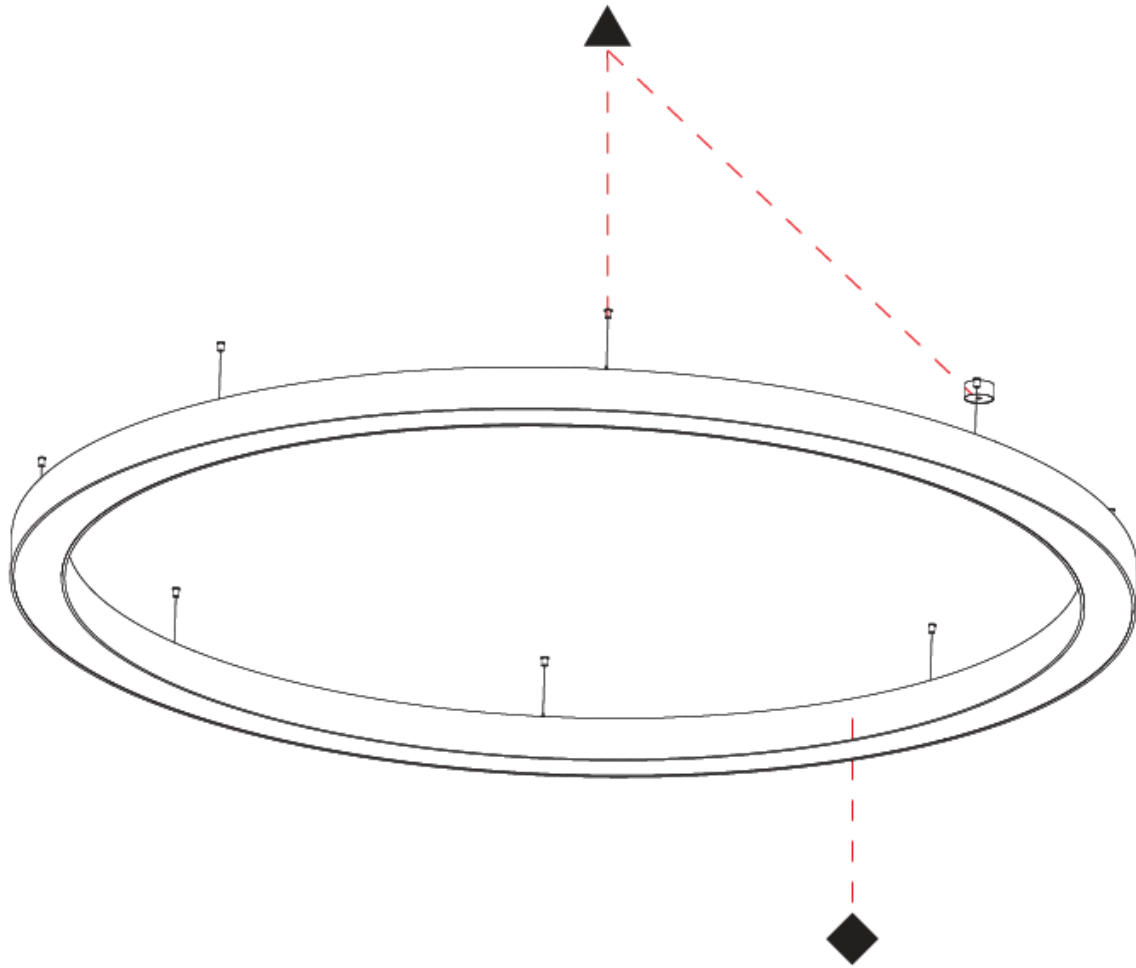

GLORIOUS 150 SUSPENSION

A30184-

PROJECT	_____
TYPE	_____
SPECIFIER	_____
QUANTITY	_____
DATE	_____

A