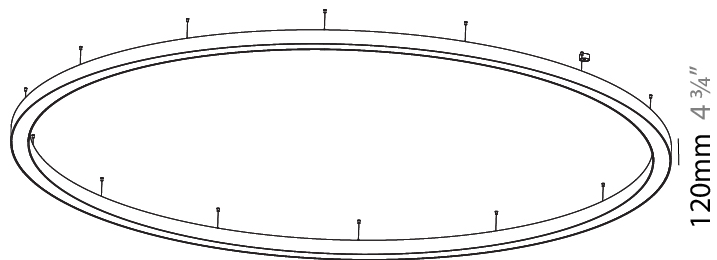

GENERAL

Series: Glorious
Subseries: Glorious 150
Partner: Prolicht
Division: Architectural
Installation: Suspension
Product Type: Pendant
Mounting Location: Ceiling
Light Distribution: Direct

PHYSICAL

Shape: Round
Diameter (mm): 5400
Diameter (in): 212 ⁵/₈
Depth (mm): 120
Depth (in): 4 ³/₄
Max. Overall Height (mm): 2120
Max. Overall Height (in): 83 ⁷/₁₆
Weight (kg): 69.5
Weight (lbs): 152.9
Diffuser: PMMA - Opal
Fixture Finish: [SSR / BKV / CWI / CRY / HAB / UFT / ITA / RUA / FTG / MYG / LOD / PUS / FRO / FUP / KIA / POP / BLS / SPG / MEY / GOH / CHC / COM / ABZ / JAG / OBR / MOS / ROR](#)
Fixture Material: PMMA / Aluminum

ELECTRICAL

Lamp Type: LED (Zhaga Standard)
Input Wattage (W): 274.1
Total Output Wattage (W): 224 / 179.2 (3500K)
[Dimming: 0-10V Dimming / Phase Dimming (120Vac Only)](#)
Driver Included: Yes
Driver Location: Integrated
Driver Type: Constant Current
Driver Class: Class 2
Input Voltage (V): 120 - 277
Constant Current (MA): 350 / 1400 (3500K)

LED

[Color Temperature (°K): 2700 / 3000 / 3500 / 4000](#)
Max. Delivered Lumen (lm): Max 26807
Nominal Lumen (lm): Max 37614
CRI: >90 CRI
Efficiency (%): 65
Lamp Life (hrs): 50000

OPTICAL

RATINGS AND CERTIFICATIONS

Certified By: Certified for North American Standards
IP rating: IP20